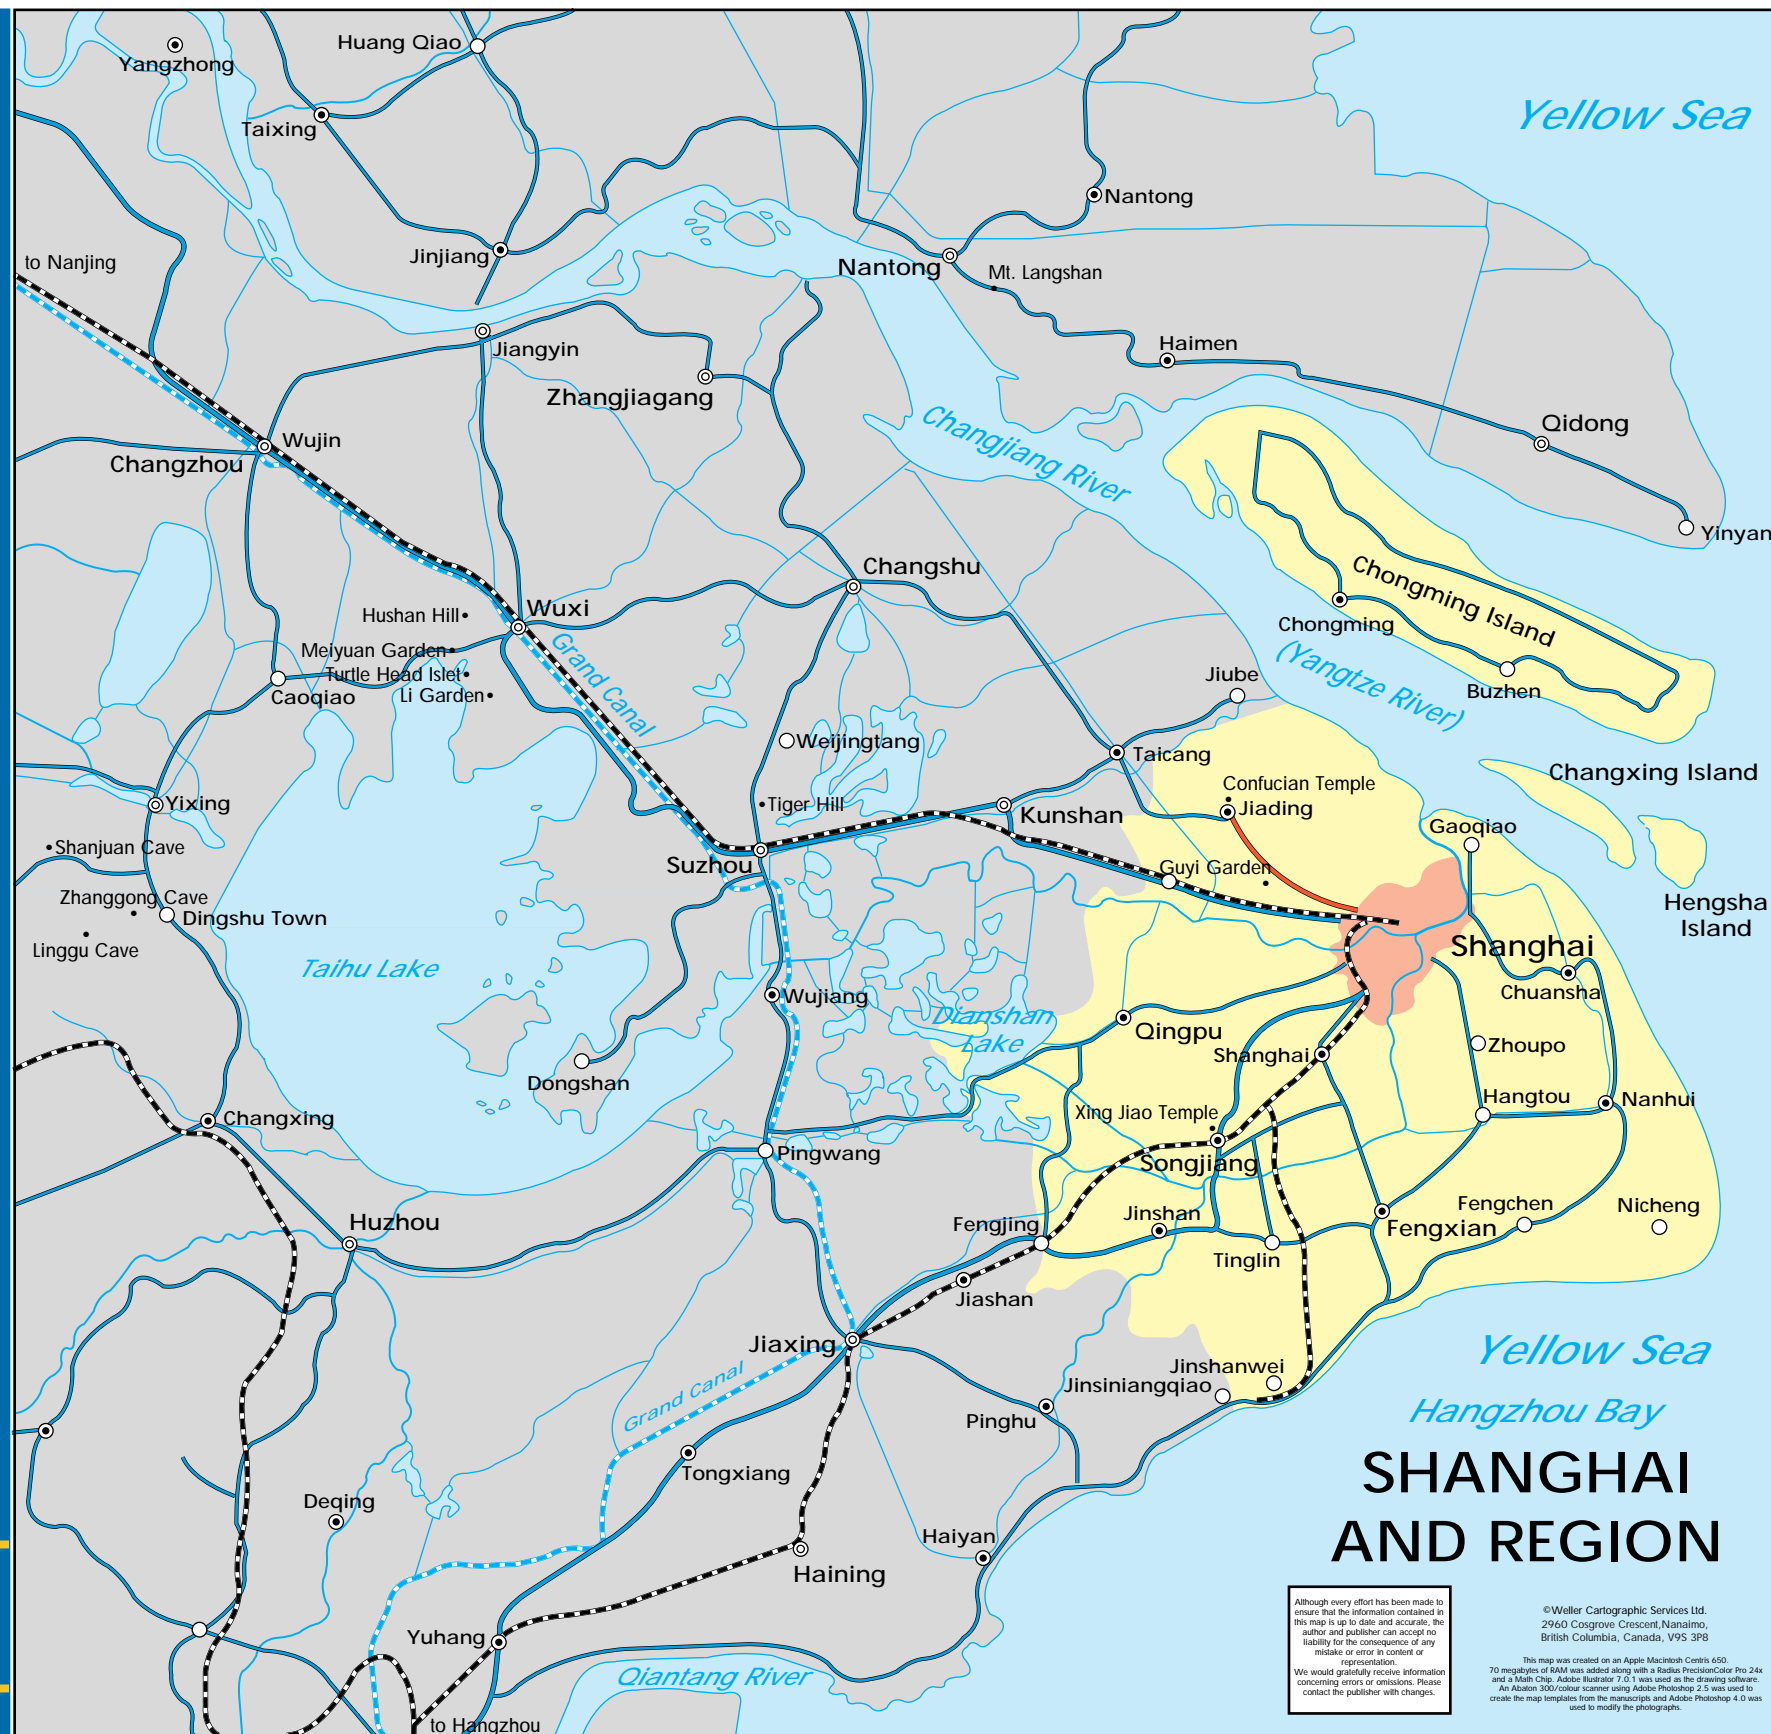

Weller

19103

WELLER CARTOGRAPHIC SERVICES LTD.'S

Shanghai Region